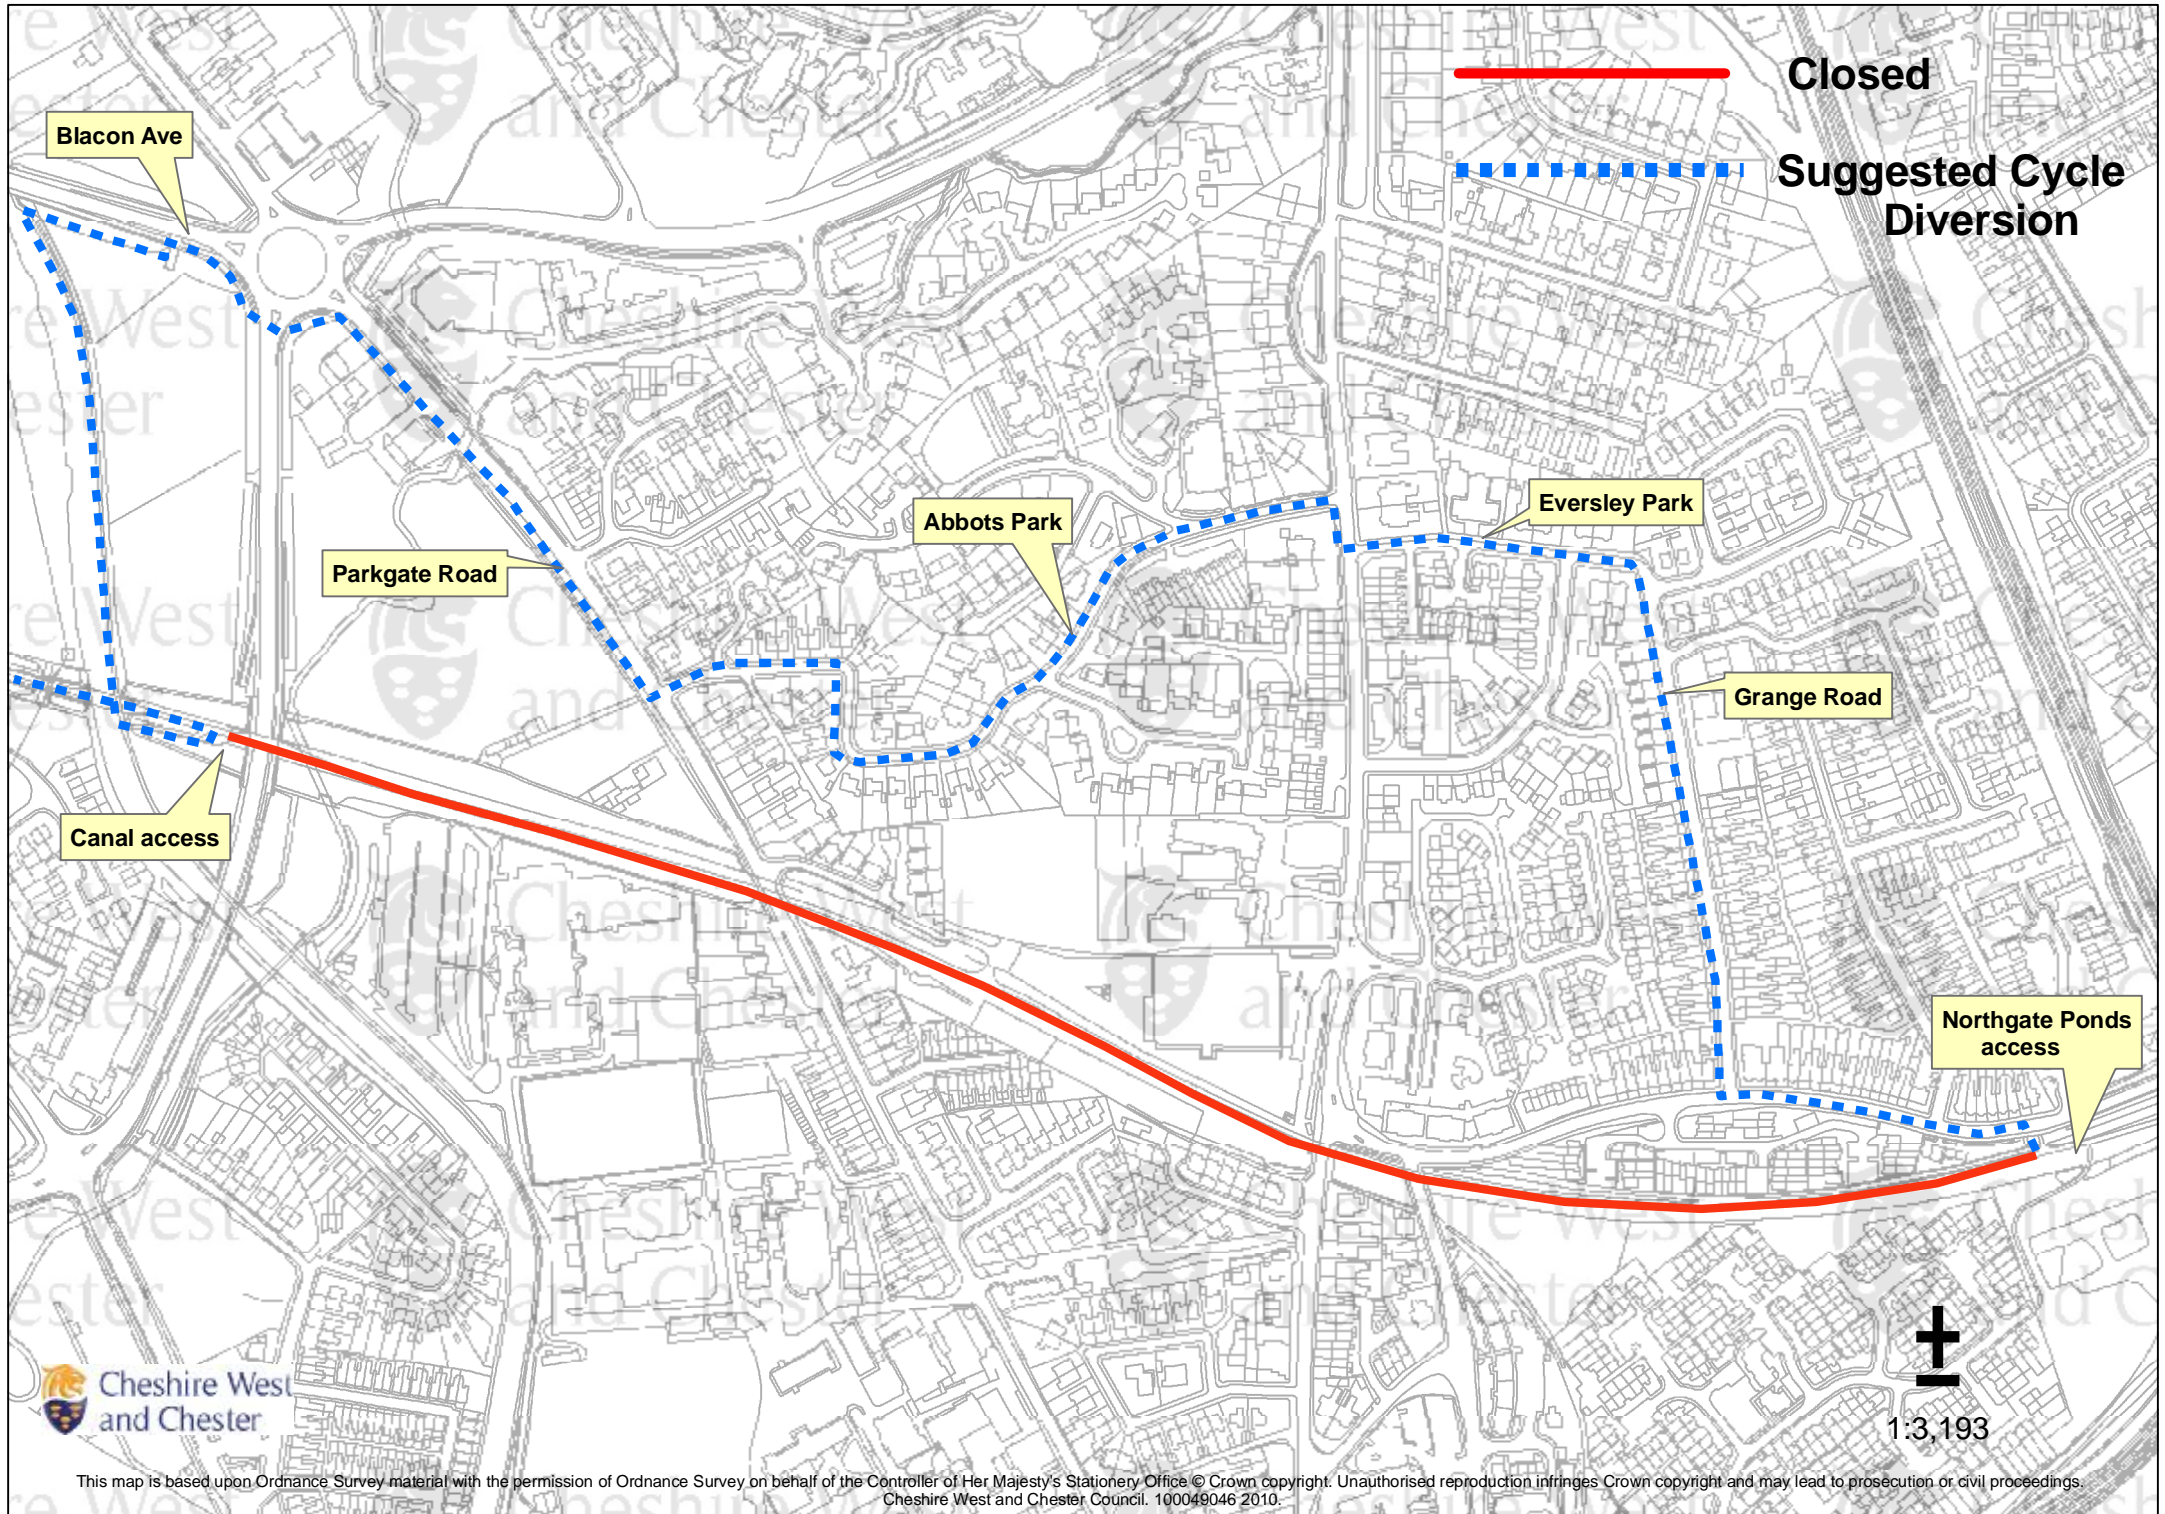

Greenway Diversion

This map is based upon Ordnance Survey material with the permission of Ordnance Survey on behalf of the Controller of Her Majesty's Stationery Office © Crown copyright. Unauthorised reproduction infringes Crown copyright and may lead to prosecution or civil proceedings. Cheshire West and Chester Council. 100049046 2010.